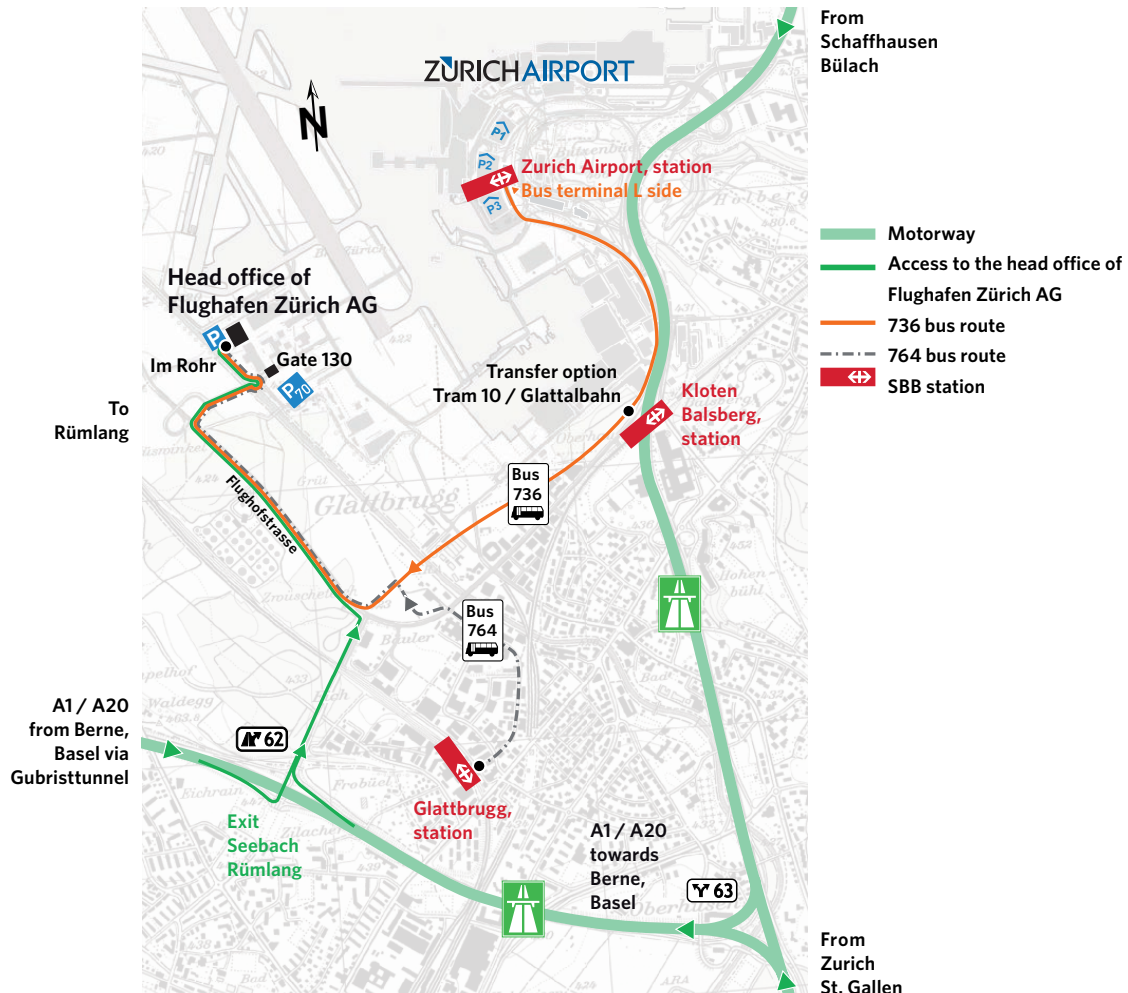

How to get to the head office of Flughafen Zürich AG

Background: PK25 ©2004 Swisstopo (DV012611)

How to find us:

By train / bus via Zurich Airport

Take the train or bus to Zurich Airport. Take Bus 736 from the bus terminal, L side, and alight at the stop "Im Rohr", where the head office of Flughafen Zürich AG is located.

See separate timetable.

By train / bus via Kloten Balsberg

Take the S7 train or tram 10 / Glattalbahn from Zurich Main Station to Kloten Balsberg. Then take Bus 736 to the stop "Im Rohr", where the head office of Flughafen Zürich AG is located.

See separate timetable.

By train / bus via Glattbrugg

Take the S5 train from Zurich Main Station to Glattbrugg. Then take Bus 764 to the stop "Im Rohr", where the head office of Flughafen Zürich AG is located. (Please note that Bus 764 operates on a restricted timetable.)

By car via Zurich-Nordring Motorway A1 / A20

Take exit 62, towards Zürich Seebach in the direction of Rümlang. Turn off at Im Rohr / Gate 130, where the head office of Flughafen Zürich AG is located. Navigation device: Rohrstrasse 500, 8302 Kloten